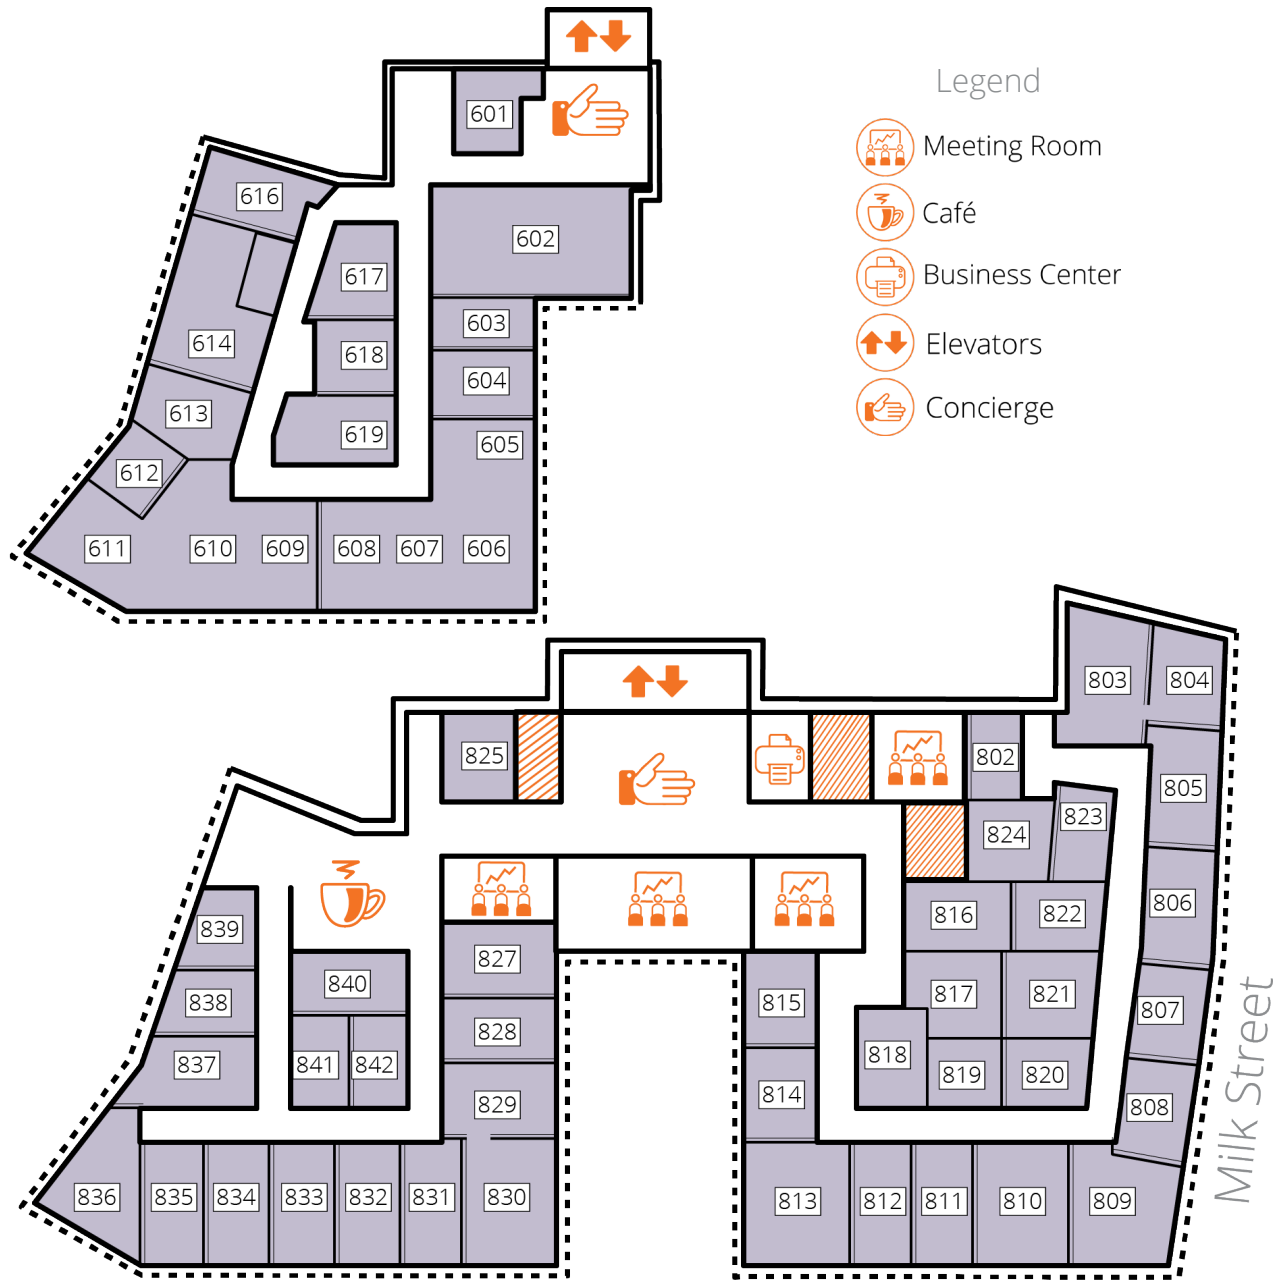

CARR WORKPLACES

Financial District

10 Post Office Square | Suite 800, South
Boston, MA 02109

Post Office Square

Amenities

- On-site café
- On-site gym
- On-site bike storage
- Boston Private Bank on-site
- Historic building with marble lobby
- Building WiFi lounge