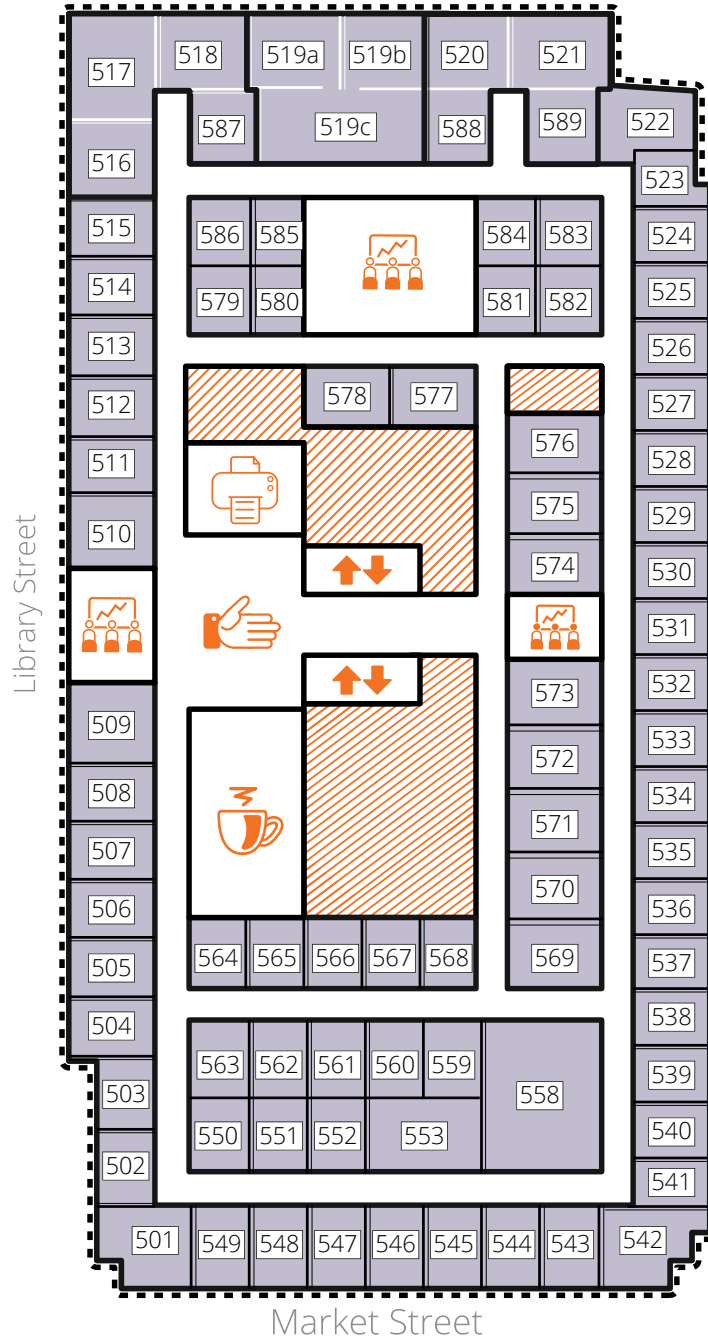

Legend

-  Meeting Room
-  Café
-  Business Center
-  Elevators
-  Concierge

Amenities

- 2 Miles to Wiehle-Reston Metro
- Walk to dining and shopping
- Access to fitness center
- Floor-to-ceiling windowed offices
- Complimentary 1-hour garage parking
- 7 Miles to Dulles International Airport