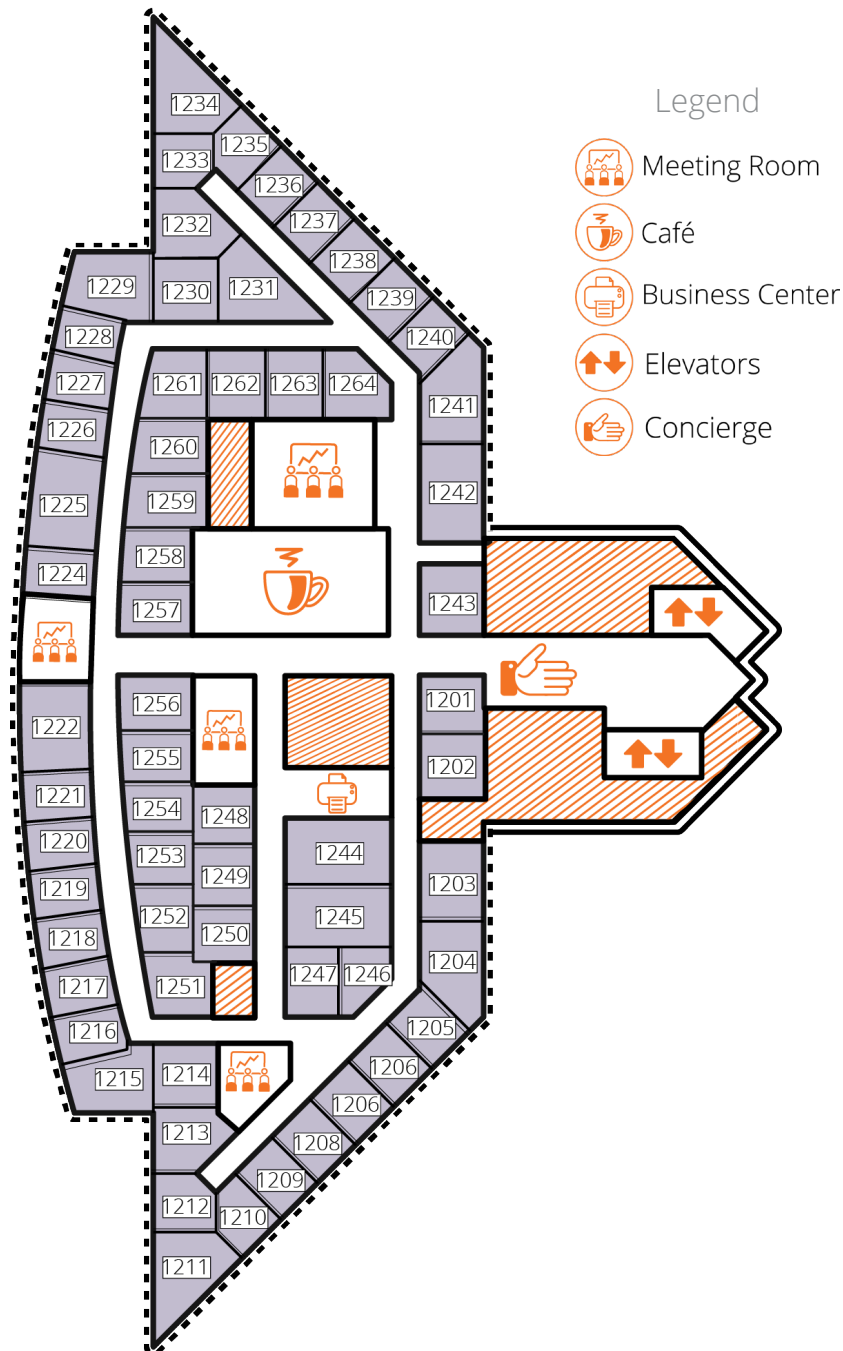

CARR **Rosslyn**

WORKPLACES

1001 19th Street North | Suite 1200
Arlington, VA 22209

Amenities

- 24/7 manned building security
- On-site fitness center
- Walk to dining and shopping
- 2 blocks from Rosslyn Metro
- Convenient on-site parking with free valet
- BOMA 360 Performance Program Certified