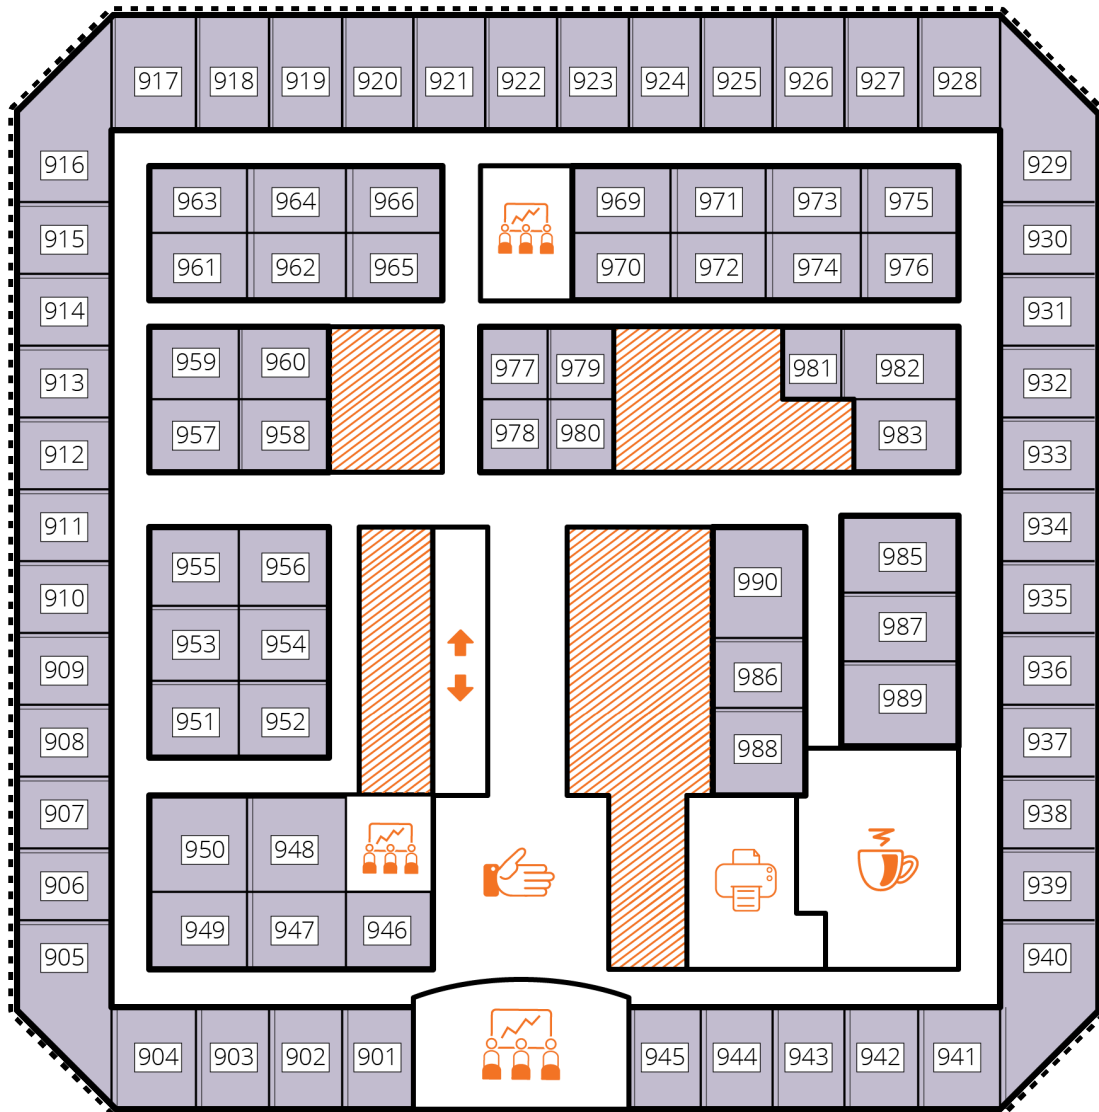

Legend

Amenities

- Landmark 15-story Class A building
- Immediate access to freeways
- Elegant 2-story marble lobby
- Convenient in-building parking
- Panoramic views of Orange County
- 10 minutes to John Wayne Airport