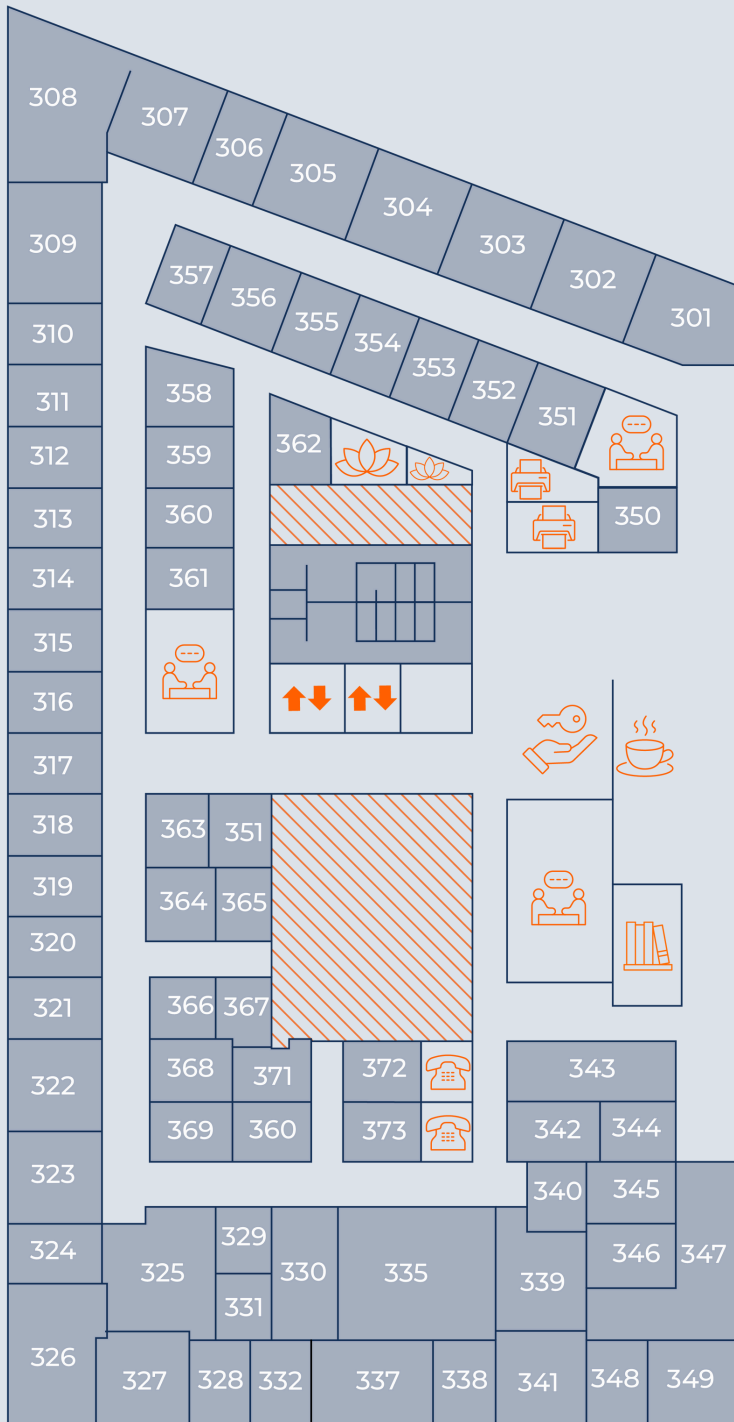

CARR WORKPLACES CAPITOL HILL

LOCATION DETAILS

Carr Workplaces Capitol Hill

300 New Jersey Avenue NW Suite 300
Washington, D.C. 20001
CapitolHill@carrworkplaces.com
202.318.3289

Your Business, Front and Center on Capitol Hill

Elevate your workday at Carr Workplaces Capitol Hill, where modern design meets the heart of DC's political action. Our newly renovated space features a vibrant, collaborative common area, a chic café, and a sophisticated lobby for a seamless experience. Impress clients with breathtaking rooftop views of the U.S. Capitol, and enjoy easy access to key landmarks like the Senate Office Buildings, the Supreme Court, and the SEC. After hours, step out to the area's top bars and restaurants for a well-earned celebration.

CLIENT REVIEW

"The office space feels professional - and yet still very warm and friendly. The cafe in the middle of the suite is a nice gathering spot when you want to socialize a little. They provide fresh-ground coffee, snacks, and occasion social events. The staff are super helpful. They help with everything from IT, to proof-reading and printing, to receiving packages. Highly recommend."